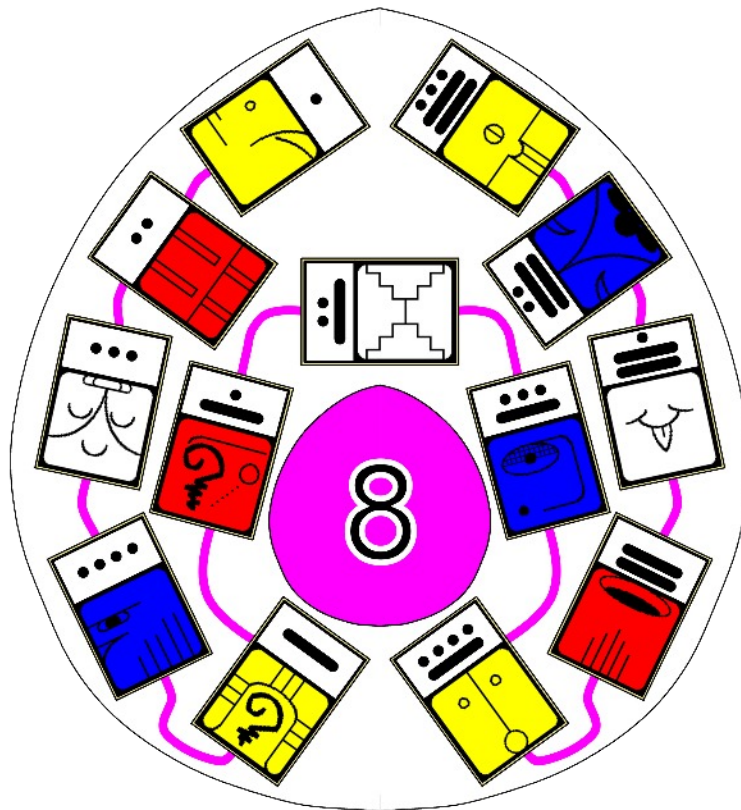

Galactic Storm Jackie Chan Axl Rose Claudia Schiffer	
Solar Sun	
Planetary Dragon	
Spectral Wind Franz Liszt Eminem Justin Beiber	
Crystal Night Paul Newman Margaret Thatcher Martin Scorsese	
Cosmic Seed Nancy Reagan Hugh Grant	

	Resonant Mirror Janet Jackson Hilary Duff Grepsey Rodriguez